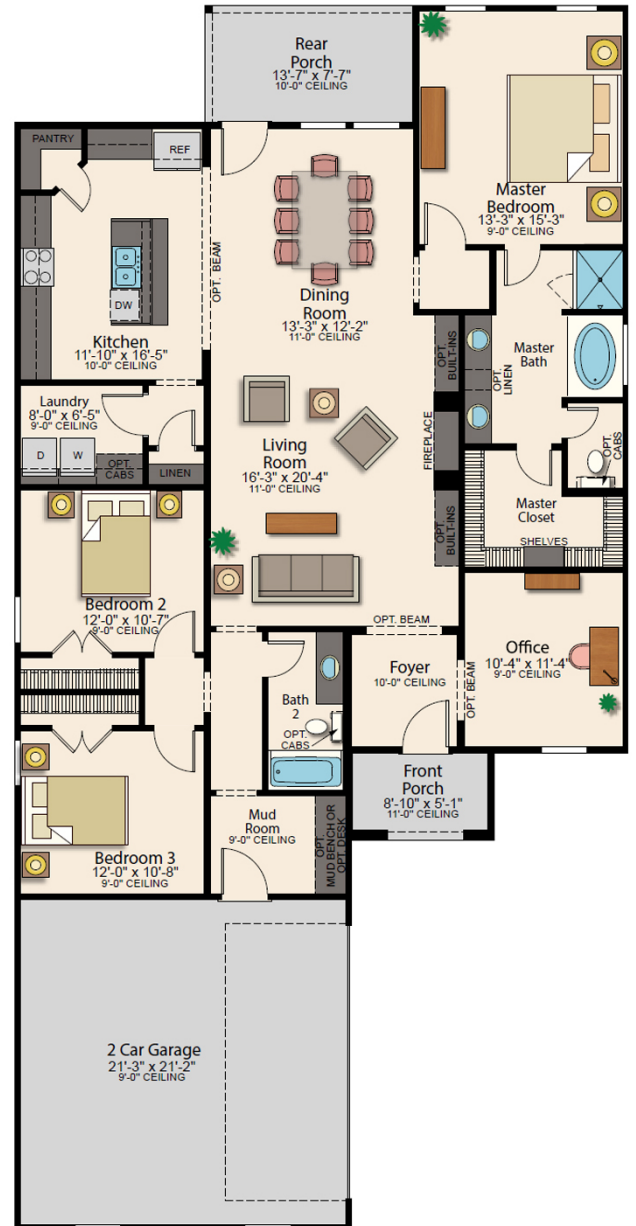

ROOM DIMENSIONS

Living Room	16-3' X 20-4'
Kitchen	11-10' X 16-5'
Dining Room	13-3' X 12-2'
Office	10-4' X 11-4'
Master Bedroom	13-3' X 15-3'
Bedroom 2	12-0' X 10-7'
Bedroom 3	12-0' X 10-8'
Garage	21-3' X 21-2'