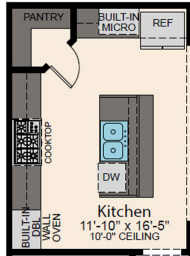

OPTIONAL GOURMET KITCHEN - DOUBLE WALL OVEN