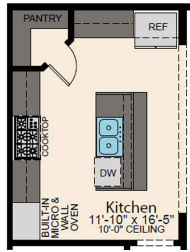

OPTIONAL GOURMET KITCHEN - SINGLE WALL OVEN