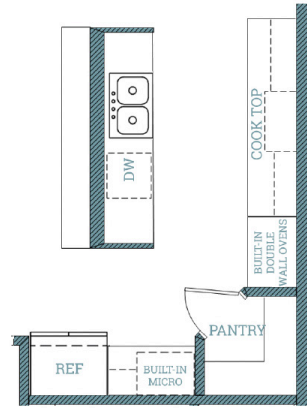

Burnside

A

2,616
SQ. FT.

4
BEDS

3.5
BATHS

ROOM DIMENSIONS

Living Room	17-9' X 19-8'
Kitchen	11-1' X 25-1'
Master Bedroom	14-6' X 14-6'
Office/Flex	9-3' X 11-5'
Utility	5-6' X 9-11'
Rear Porch	12-7' X 11-5'
Garage Storage	9-1' X 6-0'
Garage	20-11' X 22-9'

SECOND FLOOR

Loft	11-8' X 19-10'
Bedroom 2	11-3' X 10-10'
Bedroom 3	11-3' X 10-10'
Bedroom 4	10-6' X 13-0'

FIRST FLOOR

SECOND FLOOR

Scott Hornak

225.503.0246

Scott@LevelBR.com

LevelHomesLifestyle.com

OPTIONAL GOURMET KITCHEN
SINGLE WALL OVEN

OPTIONAL GOURMET KITCHEN
DOUBLE WALL OVEN

Burnside

B

2,630
SQ. FT.

4
BEDS

3.5
BATHS

ROOM DIMENSIONS

Living Room	17-9' X 19-8'
Kitchen	11-1' X 25-1'
Master Bedroom	14-6' X 14-6'
Office/Flex	9-3' X 11-5'
Utility	5-6' X 9-11'
Rear Porch	12-7' X 11-5'
Garage Storage	9-1' X 6-0'
Garage	20-11' X 22-9'

SECOND FLOOR