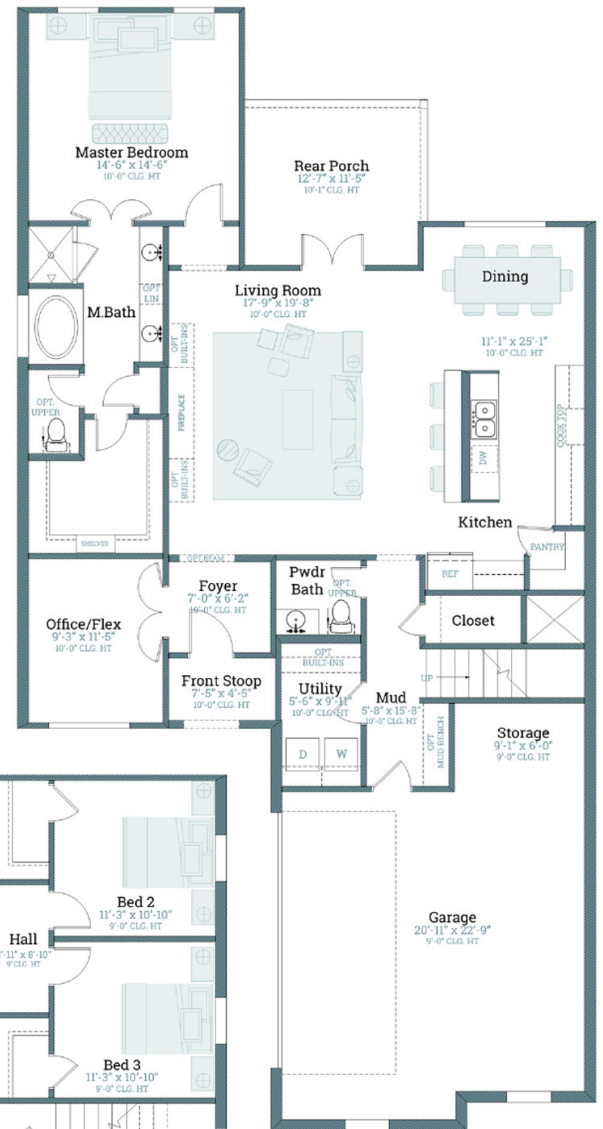

Scott Hornak

225.503.0246

Scott@LevelBR.com

LevelHomesLifestyle.com