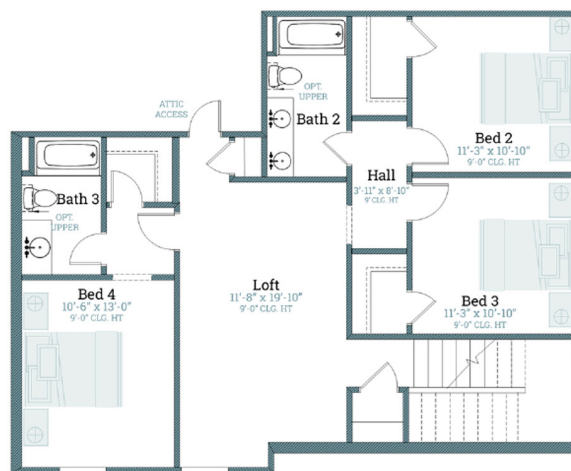

Scott Hornak

225.503.0246

Scott@LevelBR.com

LevelHomesLifestyle.com