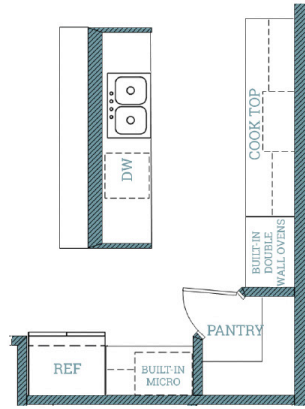

OPTIONAL GOURMET KITCHEN
SINGLE WALL OVEN

OPTIONAL GOURMET KITCHEN
DOUBLE WALL OVEN

Burnside

B

2,630
SQ. FT.

4
BEDS

3.5
BATHS

ROOM DIMENSIONS

Living Room	17-9' X 19-8'
Kitchen	11-1' X 25-1'
Master Bedroom	14-6' X 14-6'
Office/Flex	9-3' X 11-5'
Utility	5-6' X 9-11'
Rear Porch	12-7' X 11-5'
Garage Storage	9-1' X 6-0'
Garage	20-11' X 22-9'

SECOND FLOOR

Loft	11-8' X 19-10'
Bedroom 2	11-3' X 10-10'
Bedroom 3	11-3' X 10-10'
Bedroom 4	10-6' X 13-0'

Scott Hornak

225.503.0246

Scott@LevelBR.com

LevelHomesLifestyle.com

The renderings, configurations and information presented is for illustrative purposes only, may not be accurate in every detail, and may contain optional features. All room dimensions and configurations are approximations only. The right to make modifications or changes without prior notice is reserved. This plan is the property of Level Homes and may not be duplicated or modified without expressed permission. New home sales by Keller Williams Red Stick Partners. Each office independently owned and operated.

OPTIONAL GOURMET KITCHEN
SINGLE WALL OVEN

OPTIONAL GOURMET KITCHEN
DOUBLE WALL OVEN