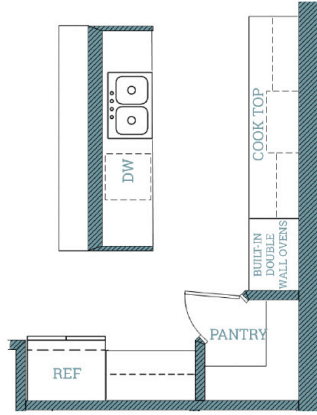

SECOND FLOOR

Loft	11-8' X 19-10'
Bedroom 2	11-3' X 10-10'
Bedroom 3	11-3' X 10-10'
Bedroom 4	10-6' X 13-0'

FIRST FLOOR

SECOND FLOOR

Scott Hornak

225.503.0246

Scott@LevelBR.com

LevelHomesLifestyle.com

OPTIONAL GOURMET KITCHEN
SINGLE WALL OVEN

OPTIONAL GOURMET KITCHEN
DOUBLE WALL OVEN

Burnside

B

2,630
SQ. FT.

4
BEDS

3.5
BATHS

ROOM DIMENSIONS