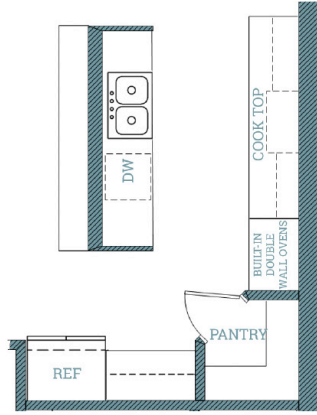

OPTIONAL GOURMET KITCHEN
SINGLE WALL OVEN

OPTIONAL GOURMET KITCHEN
DOUBLE WALL OVEN

Burnside

B

2,630
SQ. FT.

4
BEDS

3.5
BATHS

ROOM DIMENSIONS

Loft	11-8' X 19-10'
Bedroom 2	11-3' X 10-10'
Bedroom 3	11-3' X 10-10'
Bedroom 4	10-6' X 13-0'

Scott Hornak

225.503.0246

Scott@LevelBR.com

LevelHomesLifestyle.com

The renderings, configurations and information presented is for illustrative purposes only, may not be accurate in every detail, and may contain optional features. All room dimensions and configurations are approximations only. The right to make modifications or changes without prior notice is reserved. This plan is the property of Level Homes and may not be duplicated or modified without expressed permission. New home sales by Keller Williams Red Stick Partners. Each office independently owned and operated.

OPTIONAL GOURMET KITCHEN
SINGLE WALL OVEN

OPTIONAL GOURMET KITCHEN
DOUBLE WALL OVEN