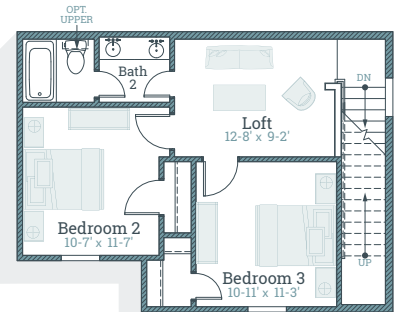

ROOM DIMENSIONS

Loft	12-5' x 9-2'
Bedroom 2	10-7' x 11-6'
Bedroom 3	10-11' x 11-3'

SECOND FLOOR

LEVEL HOMES^{TM}

Bonnie Plaisance

225.228.1088

Bonnie@LevelBR.com

LevelHomesLifestyle.com