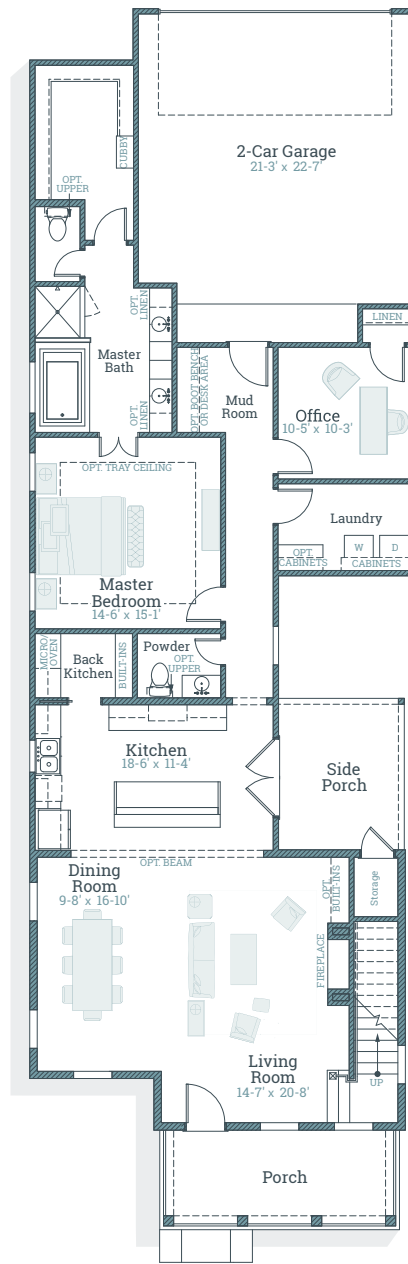

ROOM DIMENSIONS

Loft	12-5' x 9-2'
Bedroom 2	10-7' x 11-6'
Bedroom 3	10-11' x 11-3'

FIRST FLOOR

LEVEL HOMES^{TM}

Bonnie Plaisance

225.228.1088

Bonnie@LevelBR.com

LevelHomesLifestyle.com