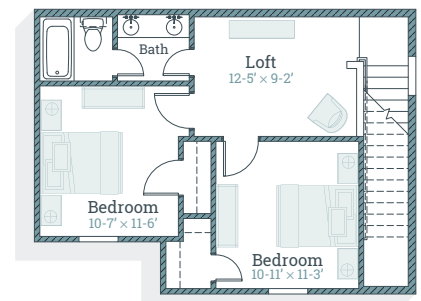

ROOM DIMENSIONS

Loft	12-5' x 9-2'
Bedroom 2	10-7' x 11-6'
Bedroom 3	10-11' x 11-3'

SECOND FLOOR

Bonnie Plaisance

225.228.1088

Bonnie@LevelBR.com

LevelHomesLifestyle.com