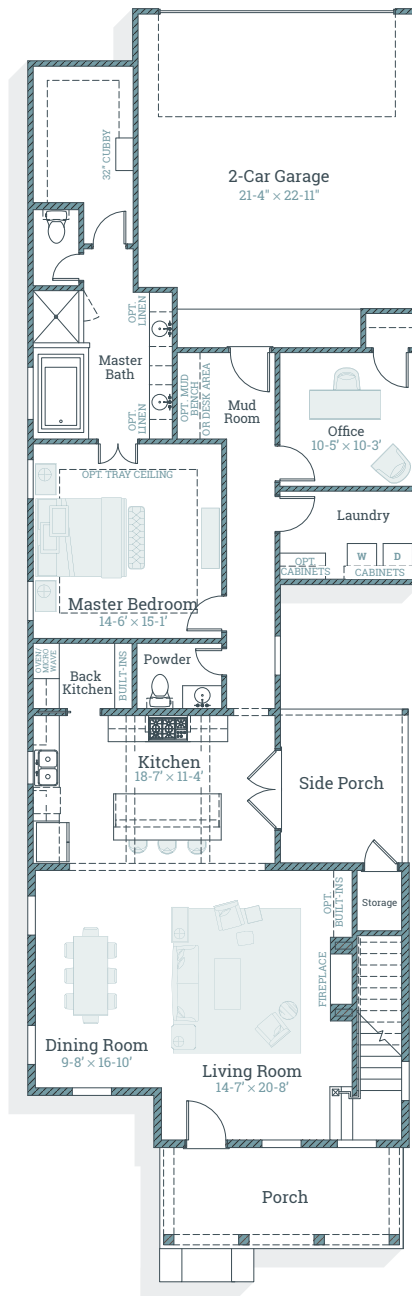

ROOM DIMENSIONS

Loft	12-5' x 9-2'
Bedroom 2	10-7' x 11-6'
Bedroom 3	10-11' x 11-3'

FIRST FLOOR

Bonnie Plaisance

225.228.1088

Bonnie@LevelBR.com

LevelHomesLifestyle.com